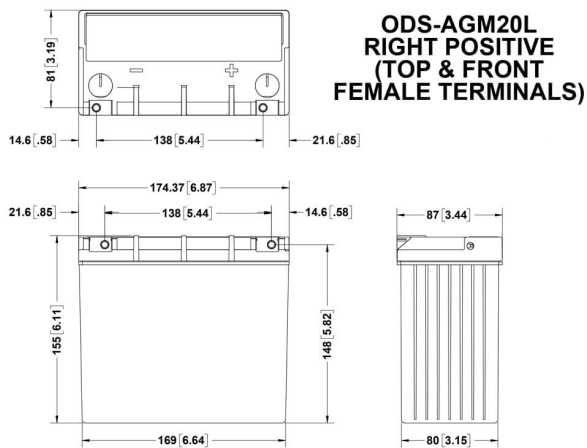

#### Dimensions and Weight

Length	6.9 in / 175 mm
Width	3.4 in / 86 mm
Height (terminals included)	6.1 in / 155 mm
Height (container)	6.1 in / 155 mm
Weight	13 lbs / 5.9 kg